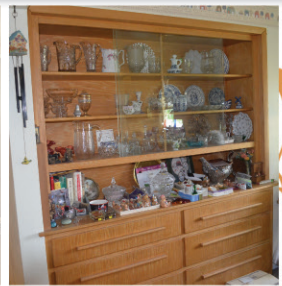

REAL ESTATE - 6:00 PM
Auction held on site! - 15027 MINNICH ROAD, HOAGLAND, IN
(Located just south of 4 way stop in Hoagland)

3 BEDROOM RANCH ON FULL BASEMENT

HOME FEATURES:

- Kitchen with eat-in area plus Built-in China cabinet and lots of cabinets
- Large Front Living Room with picture window
- 3 Bedrooms, one with built-in cabinets
- Full partial finished basement with lots of built-ins!
- Fruit Cellar / Storm shelter in basement
- Attached Finished Garage
- Roof only 4 years old
- New Furnace and Central Air
- Updated Electric
- 24 x 30 Pole Barn with Overhead Door, Concrete & Electric

Annual Taxes: $500 with exemptions

Call the Office for Private Showing!
260-749-0445

PERSONAL PROPERTY - 3:00 PM

FURNITURE • COLLECTABLES • HOUSEHOLD • TOOLS
APPLIANCES • ELECTRONICS • YARD & GARDEN

EQUIPMENT:

John Deere Hydro 185 riding mower w/ 46" mowing deck

FURNITURE: