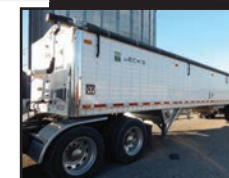

INSPECTION DATE: Monday, December 28th • 9am - 4pm

(3) PETERBILT SEMI-TRACTORS • (2) WILSON HOPPER BOTTOM GRAIN TRAILERS • 48' VAN FERTILIZER TRAILER • CORN PRO GOOSENECK TRAILER

- 2006 Peterbilt 379 day cab semi-tractor, CAT C-15, 18sp, air ride, 24.5 tires & alum rims, 1,057,734 miles, 10,000 miles on CAT overhaul
- 1999 Peterbilt 379 day cab semi-tractor, Cummins N-14, 9sp, air ride, 24.5 tires & alum rims, 633,558 miles
- 1990 Peterbilt 378 day cab semi-tractor, Detroit 60 Series II.I, 9sp, 22.5 tires, steel rims, 384,070 miles
- 2016 Wilson 41' alum hopper bottom trailer, air ride, 24.5 tires & alum rims, power tarp
- 2008 Wilson 41' alum hopper bottom trailer, spring, 24.5 tires & alum rims, roll tarp
- 48' van trailer, drop deck, 3000 & 2750 gal poly tanks, 3" plumbing, Honda motor & pump, hose reel
- 1999 Corn Pro gooseneck trailer, 20' & 5' beaver, dual wheel tandem, 10,000 lb axles, ramps

AUCTIONEER'S NOTE:
Tom is retiring from farming. His equipment has been stored inside and has been well maintained. Don't Miss This Auction!!