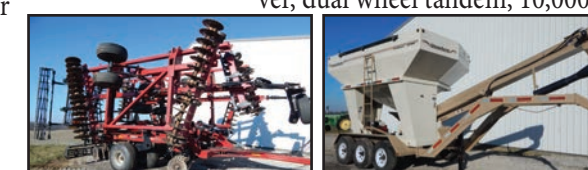

INSPECTION DATE: Monday, December 28<sup>th</sup> • 9am - 4pm

**(3) PETERBILT SEMI-TRACTORS • (2) WILSON HOPPER BOTTOM GRAIN TRAILERS • 48' VAN FERTILIZER TRAILER • CORN PRO GOOSENECK TRAILER**

- 2006 Peterbilt 379 day cab semi-tractor, CAT C-15, 18sp, air ride, 24.5 tires & alum rims, 1,057,734 miles, 10,000 miles on CAT overhaul
- 1999 Peterbilt 379 day cab semi-tractor, Cummins N-14, 9sp, air ride, 24.5 tires & alum rims, 633,558 miles
- 1990 Peterbilt 378 day cab semi-tractor, Detroit 60 Series II.I, 9sp, 22.5 tires, steel rims, 384,070 miles
- 2016 Wilson 41' alum hopper bottom trailer, air ride, 24.5 tires & alum rims, power tarp
- 2008 Wilson 41' alum hopper bottom trailer, spring, 24.5 tires & alum rims, roll tarp
- 48' van trailer, drop deck, 3000 & 2750 gal poly tanks, 3" plumbing, Honda motor & pump, hose reel
- 1999 Corn Pro gooseneck trailer, 20' & 5' beaver, dual wheel tandem, 10,000 lb axles, ramps

**AUCTIONEER'S NOTE:**  
 Tom is retiring from farming. His equipment has been stored inside and has been well maintained. Don't Miss This Auction!!

**THE FOLLOWING ITEMS ARE ADDED BY NEIGHBORS:**

- 8x30 John Deere 7200 Conservation planter, no-till, single disc, liquid fertilizer, insecticide, Martin row cleaners, Keaton seed firmers, fold down markers, Precision corn plates, JD corn & bean plates, JD Computer-Trak 250 monitor
- 13x15 White 5100 no-till, SMI & SM 1000 monitors, Calc-An-Acre monitor
- 20x7 Melroe 244 grain drill
- (2) J&M 250 gravity wagons w/J&M gears
- Gehl 810 forage wagon, JD gear, used for fines
- 800/70R38 JD tires & rims, good rubber