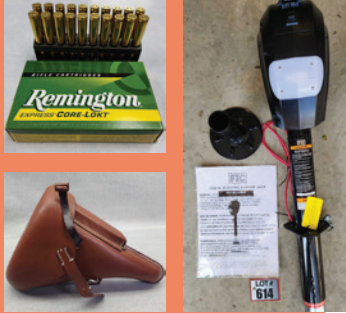

Gun Safe: Liberty Lincoln Series Mod. LZ-50 Safe, S/N 618106, 42"x28"x73" Digital Push Button Combination

AMMO

.22/.22LR: Remington Thunderbolt, Federal, CCI WMR, RWS Subsonic HP, Blazer, Peter's
30-06: Remington Express, Core-Lokt,
7.62x39: Cartridges Made in Russia
.357: Sig Sauer MAG
9MM Federal, S&W 9MM Speed Loads
12GA: Federal 00 Buckshot,
30-30: Federal, Winchester