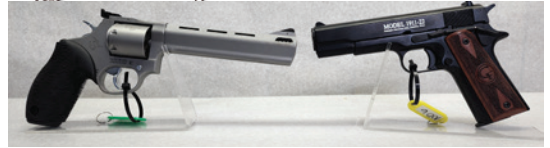

Gun Safe: Liberty Lincoln Series Mod. LZ-50 Safe, S/N 618106, 42"x28"x73" Digital Push Button Combination

AMMO

.22/.22LR: Remington Thunderbolt, Federal, CCI WMR, RWS Subsonic HP, Blazer, Peter's
30-06: Remington Express, Core-Lokt,
7.62x39: Cartridges Made in Russia
.357: Sig Sauer MAG
9MM Federal, S&W 9MM Speed Loads
12GA: Federal 00 Buckshot,
30-30: Federal, Winchester