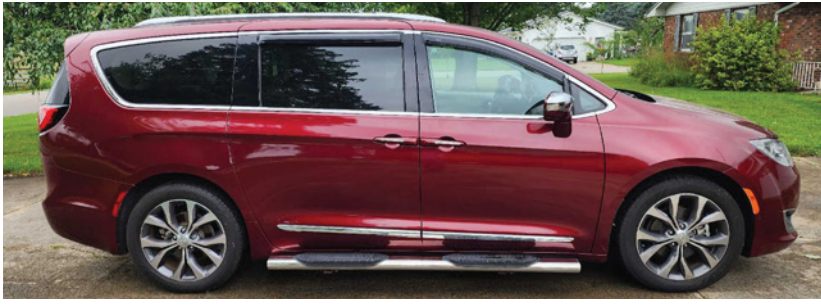

TIMED ONLINE ONLY Personal Property AUCTION

Location: 1402 E 225 S Winona Lake, IN 46590

LOTS START CLOSING AT 4:00PM

Sunday, September 17

Preview: Sunday, September 17 from Noon-2:00pm

2017 Chrysler Pacifica Van, 4 Door, FWD, V6,3.6L; Gas, 62,817 miles, Garage Kept, VIN #: 2C4RC1GG0HR526251, Indiana Title

2017 Flagstaff Super Lite 29' Camper, 2 Slide Outs, Awning, Electric Front/Rear Jacks, Electric Jack, 2 Propane Tanks, 2 Batteries, Leveling Blocks, Wheel Chocks, Wheel Stops, 2 Flat Screen TV's, Safe-T- Alert Alarm, Appliances, Stereo, 220 Cord, Hitch/Ball Insert, Sewer Lines, Bike Rack, Near New Condition, S/N 4X4TFLE29JZ152177, Indiana Title