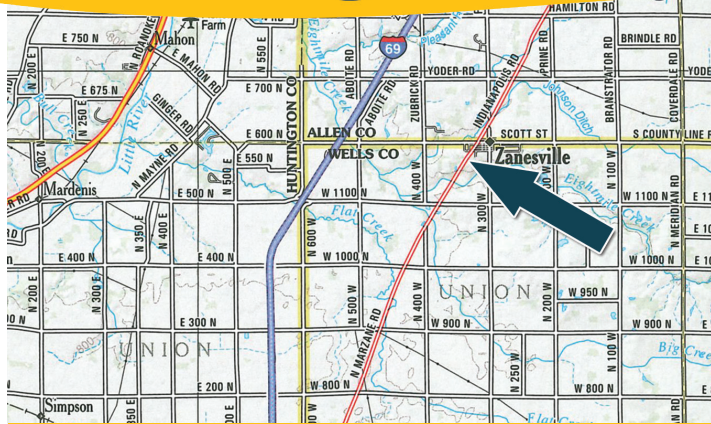

Location of Items: 11801 N Marzane Rd-90, Markle, IN 46770

## Lots Begin Closing: Sunday, August 3 • 6pm

11801 N Marzane Rd-90, Markle, IN 46770

INSPECTION DATE: Thu, 7/31 • Noon-8pm

LOADOUT DATE: Tue, 8/5 • 10am-6pm

**AUCTIONEER'S NOTE:** Mr. Hetrick, the owner of Johnny Applespeed Inc, has decided to downsize his business. He is offering an excellent lineup of vehicles, Chevy square body parts, tools, vintage & newer signage, antiques, & vintage toys. Be sure to view the entire auction as there is quality merchandise all the way through the auction! Please visit our website and click on the online bidding link to view the complete catalog w/ detailed descriptions & photographs!