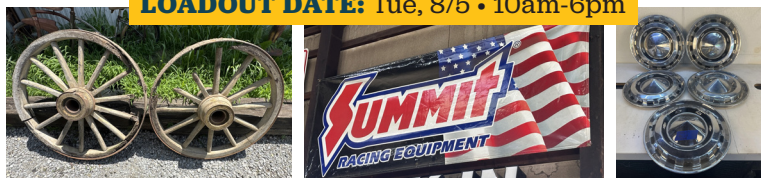

AUCTIONEER'S NOTE: Mr. Hetrick, the owner of Johnny Applespeed Inc, has decided to downsize his business. He is offering an excellent lineup of vehicles, Chevy square body parts, tools, vintage & newer signage, antiques, & vintage toys. Be sure to view the entire auction as there is quality merchandise all the way through the auction! Please visit our website and click on the online bidding link to view the complete catalog w/ detailed descriptions & photographs!

- 1967 Chevy Impala SS • 1965-1970 Chevy Impala chassis • 1979 Chevy Camaro Berlinetta • 1946 Willys Jeep • 1999 Jeep Grand Cherokee • 2009 GMC Sierra • SCOOT amphibious vehicle • Polaris RZR • Vehicles • Chevy C/K series square body parts • Bend Pak car lift • Metal brake • Band saw • Graco Fire-Ball 300 air grease pump • Craftsman Rolling Tool Boxes • Knack Stagemaster gang box • Many hand & power tools • Lincoln mig welder • Original Azar's Big Boy restaurant sign • Vintage & newer signage • Redline & other Hot Wheels • Vintage Hot Wheel racing set • Vintage Schaper Stompers • Other vintage toys

SELLERS: Nick & Danielle Hetrick **AUCTION MANAGER:** Jared Sipe **Phone:** 260.750.1553 **Email:** jared@sfauction.com

12% Buyer's Premium - See Website for Complete Terms

#AC63001504, #AU10700099

260.749.0445 • 866.340.0445

SchraderFortWayne.com • SchraderFortWayne.Hibid.com