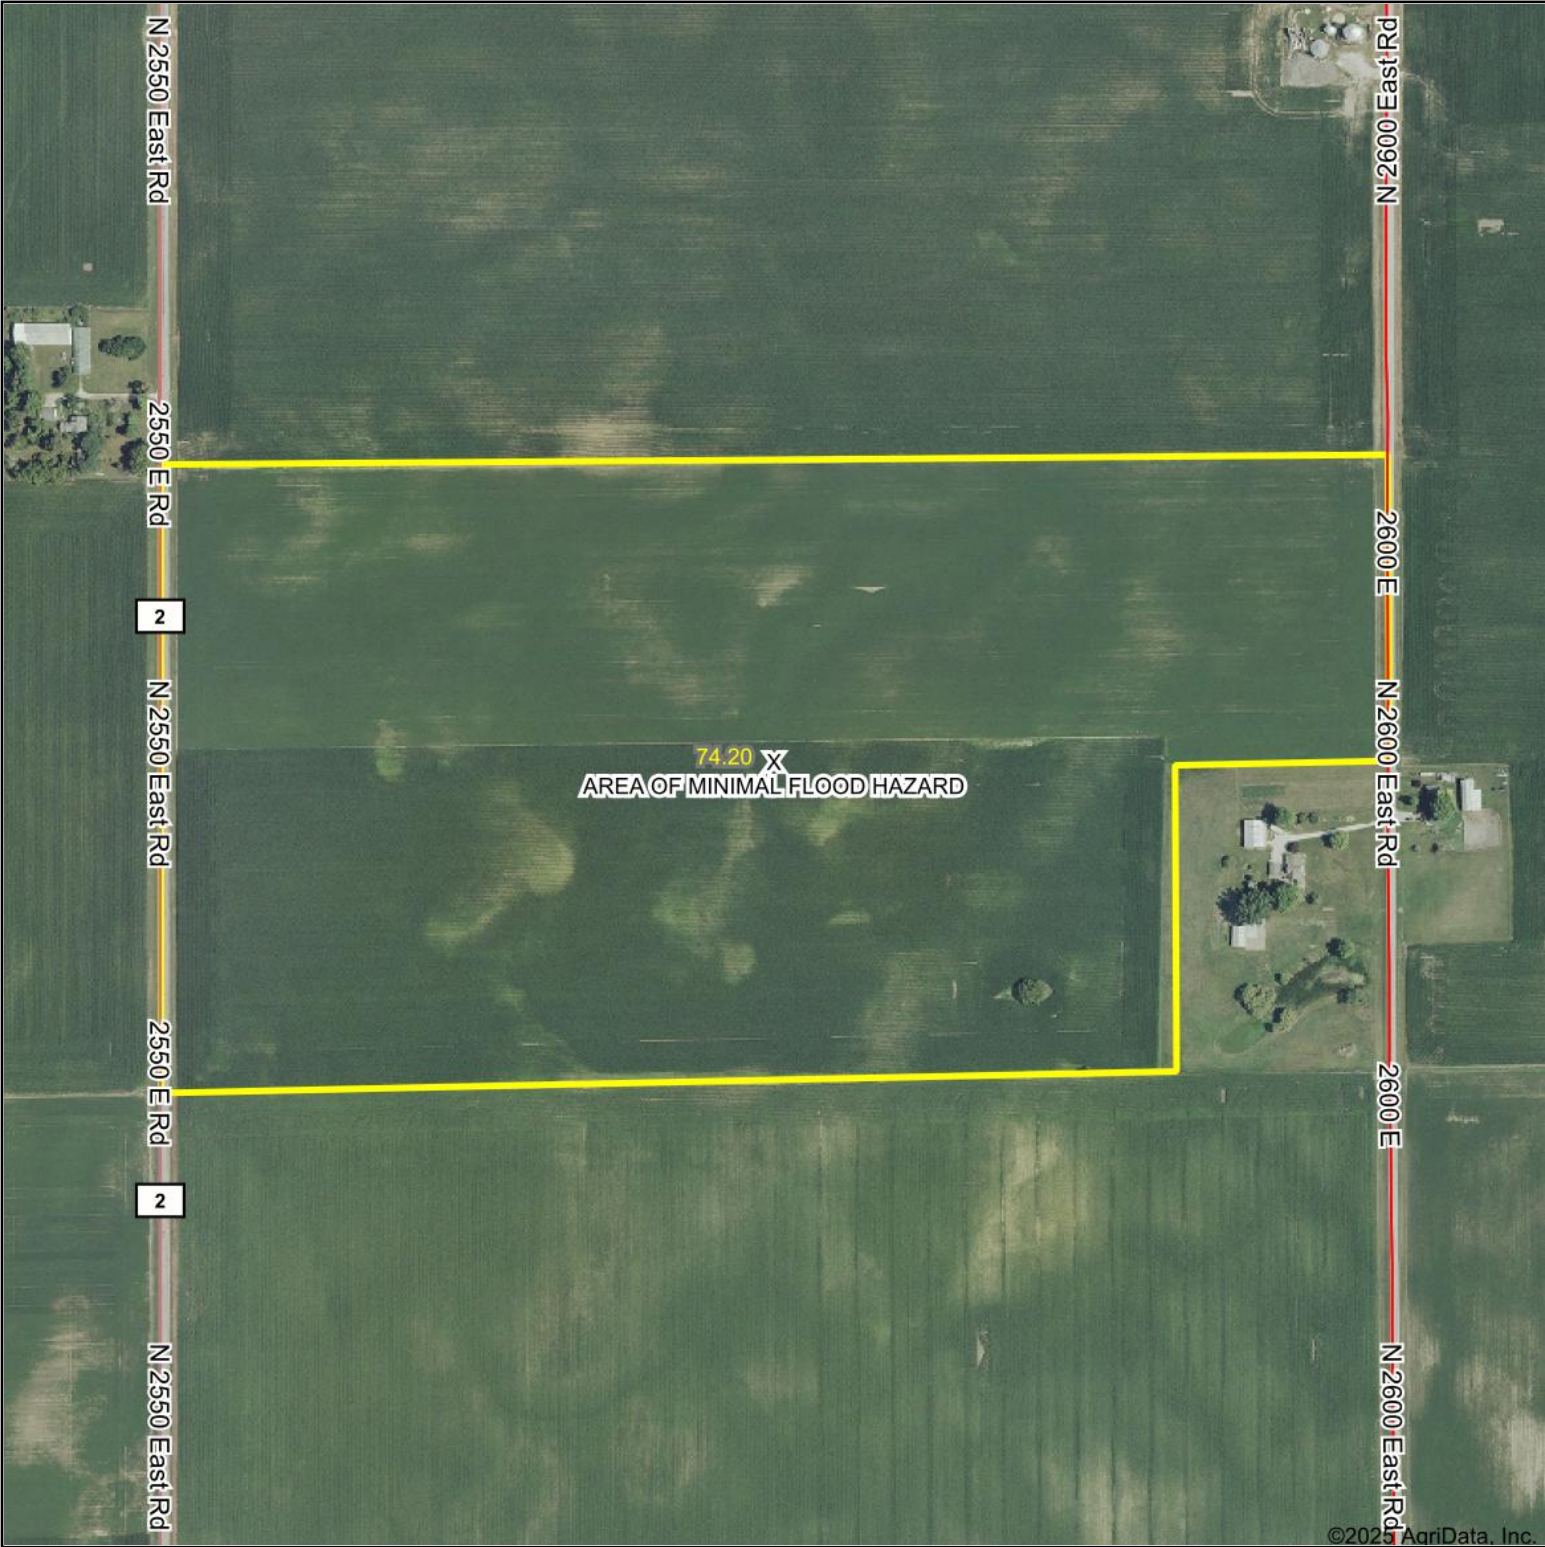

Aerial Map

©2023 AgriData, Inc.

Map Center: 40° 52' 17.98, -87° 38' 26.18

31-28N-11W
Iroquois County
Illinois

Maps Provided By:
surety
CUSTOMIZED ONLINE MAPPING
© AgriData, Inc. 2023 www.AgriDataInc.com

10/24/2025